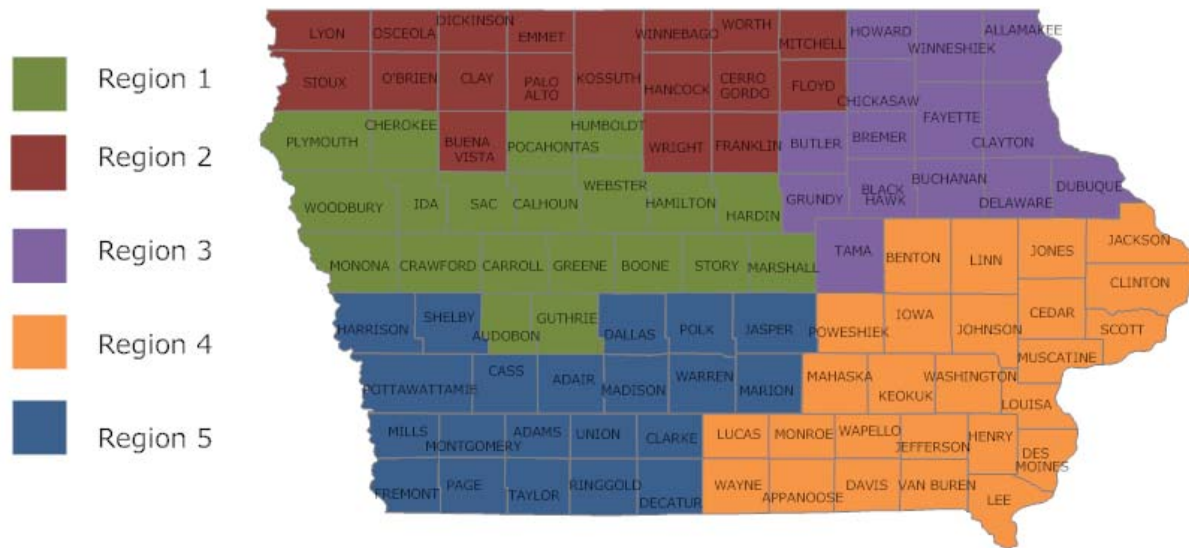

JOHN PAPPAJOHN IOWA BUSINESS PLAN COMPETITION

Please contact one of the regional offices listed below if you have questions about the business plan competition or would like some assistance developing your business plan. These offices are non-profit organizations including SBDCs (Small Business Development Centers), JPECs (John Pappajohn Centers for Entrepreneurship), or Iowa Department of Economic Development Accelerators.

For convenience the state is divided into regions, however, you may certainly seek assistance from an office

outside your region if you wish.

Region 1

Ames - Iowa State University SBDC/Pappajohn Center
Mike Upah, 515.296.7828; mjupah@iastate.edu