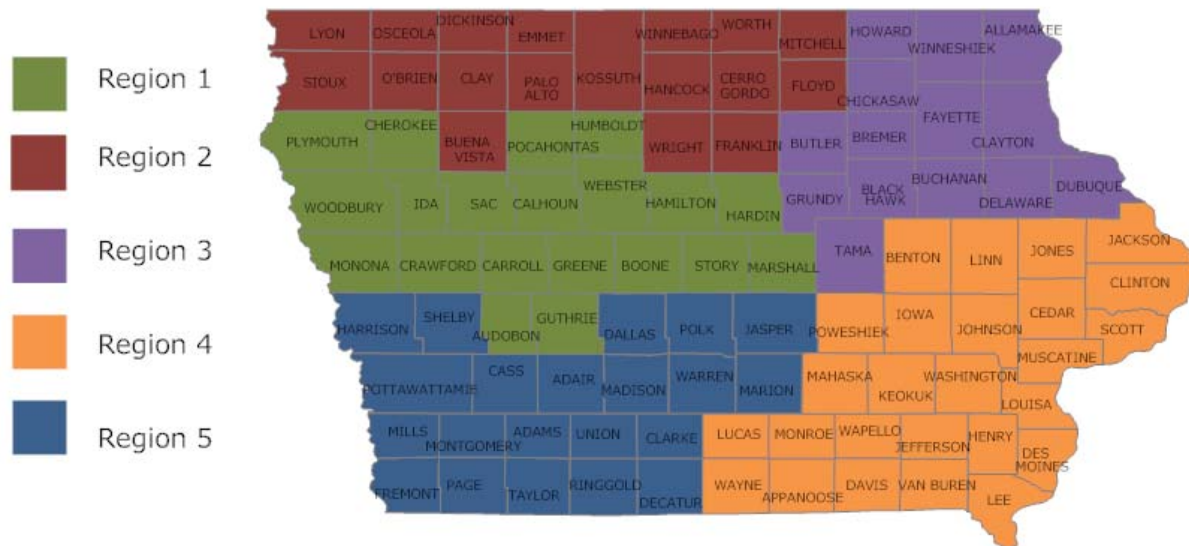

JOHN PAPPAJOHN IOWA BUSINESS PLAN COMPETITION

Please contact one of the regional offices listed below if you have questions about the business plan competition or would like some assistance developing your business plan. These offices are non-profit organizations including SBDCs (Small Business Development Centers), JPECs (John Pappajohn Centers for Entrepreneurship), or Iowa Department of Economic Development Accelerators. For convenience the state is divided into regions, however, you may certainly seek assistance from an office outside your region if you wish.